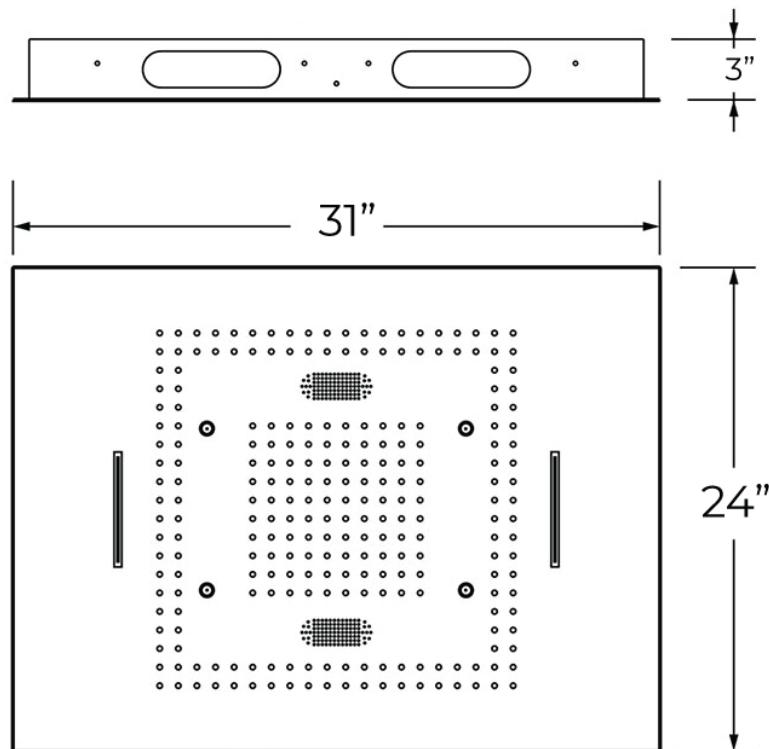

FONTANA SÈTE REMOTE CONTROLLED STAINLESS STEEL LED SMART MUSIC RAINFALL THERMOSTATIC SHOWER HEAD WITH MASSAGE JETS AND HAND SPRAYER IN MATTE BLACK SPECS

Specifications

- FEATURE: LED MUSICAL SHOWER HEAD
- STYLE: CONTEMPORARY
- INSTALLATION TYPE: CEILING MOUNT
- COLD/HOT CONTROL: AUTO-THERMOSTATIC CONTROL
- TYPE: FIXED SUPPORT TYPE
- SMART DEVICE: YES
- FINISH: MATTE BLACK
- SURFACE FINISHING: STAINLESS STEEL

Shower Head Size:

Flow Rate
2.0 GPM / 7.6 LPM

Hand Shower Size:

The minimum required water pressure is 0.05 MPa (0.5 bar).
Flow rate 2.5 GPM (9.5 LPM).

Mixer Size:

Body Jets Size: