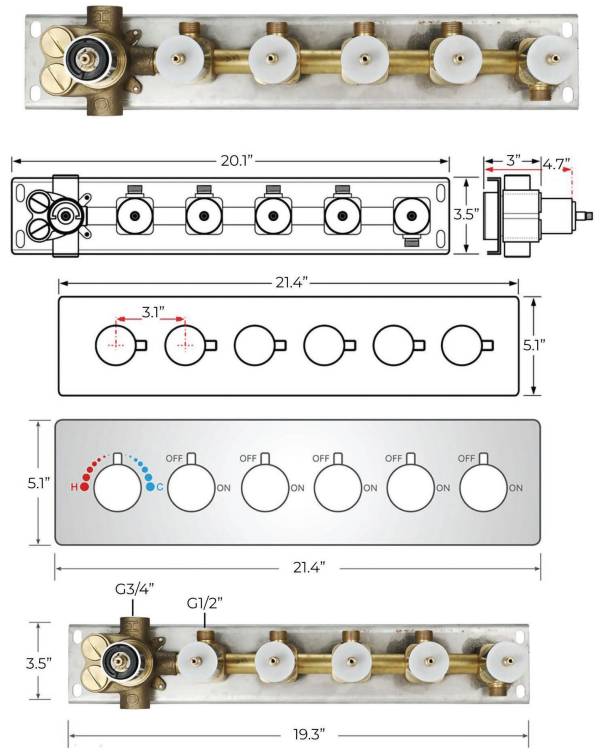

FONTANA SÈTE REMOTE CONTROLLED STAINLESS STEEL LED SMART MUSIC RAINFALL THERMOSTATIC SHOWER HEAD WITH MASSAGE JETS AND HAND SPRAYER IN MATTE BLACK SPECS

Specifications

- FEATURE: LED MUSICAL SHOWER HEAD
- STYLE: CONTEMPORARY
- INSTALLATION TYPE: CEILING MOUNT
- COLD/HOT CONTROL: AUTO-THERMOSTATIC CONTROL
- TYPE: FIXED SUPPORT TYPE
- SMART DEVICE: YES
- FINISH: MATTE BLACK
- SURFACE FINISHING: STAINLESS STEEL

Shower Head Size:

Flow Rate
2.0 GPM / 7.6 LPM

Hand Shower Size:

The minimum required water pressure is 0.05 MPa (0.5 bar).
Flow rate 2.5 GPM (9.5 LPM).

Mixer Size:

Body Jets Size: