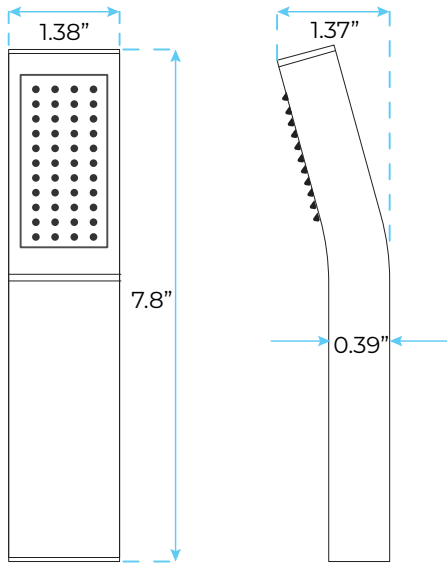

FONTANA SÈTE REMOTE CONTROLLED STAINLESS STEEL LED SMART MUSIC RAINFALL THERMOSTATIC SHOWER HEAD WITH MASSAGE JETS AND HAND SPRAYER IN MATTE BLACK SPECS

Specifications

- FEATURE: LED MUSICAL SHOWER HEAD
- STYLE: CONTEMPORARY
- INSTALLATION TYPE: CEILING MOUNT
- COLD/HOT CONTROL: AUTO-THERMOSTATIC CONTROL
- TYPE: FIXED SUPPORT TYPE
- SMART DEVICE: YES
- FINISH: MATTE BLACK
- SURFACE FINISHING: STAINLESS STEEL

Shower Head Size:

Flow Rate
2.0 GPM / 7.6 LPM

Hand Shower Size:

The minimum required water pressure is 0.05 MPa (0.5 bar).
Flow rate 2.5 GPM (9.5 LPM).

Mixer Size:

Body Jets Size: